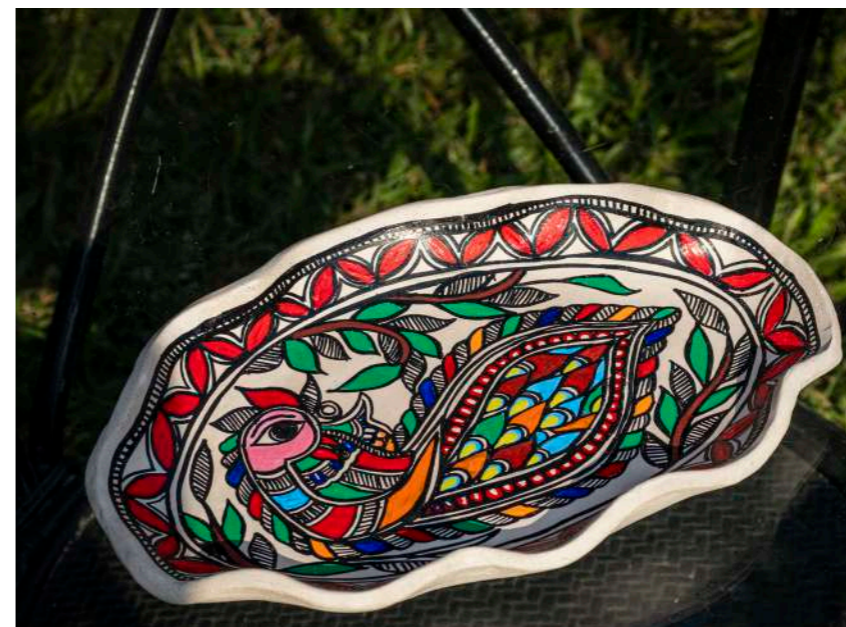

Mithila Painted Tray Fish
Size (inch) : 11" L x 7" W
Material: Earthenware
Code: SI1820295

NF Ceramic
Coaster Earthy

Size (inch) :
4.5" D

Code:
SI182238-2

Material:
Earthenware &
hand painted

Mithila Painted Tray Peacock
Size (inch) : 11" L x 7" W
Material: Earthenware
Code: SI182234