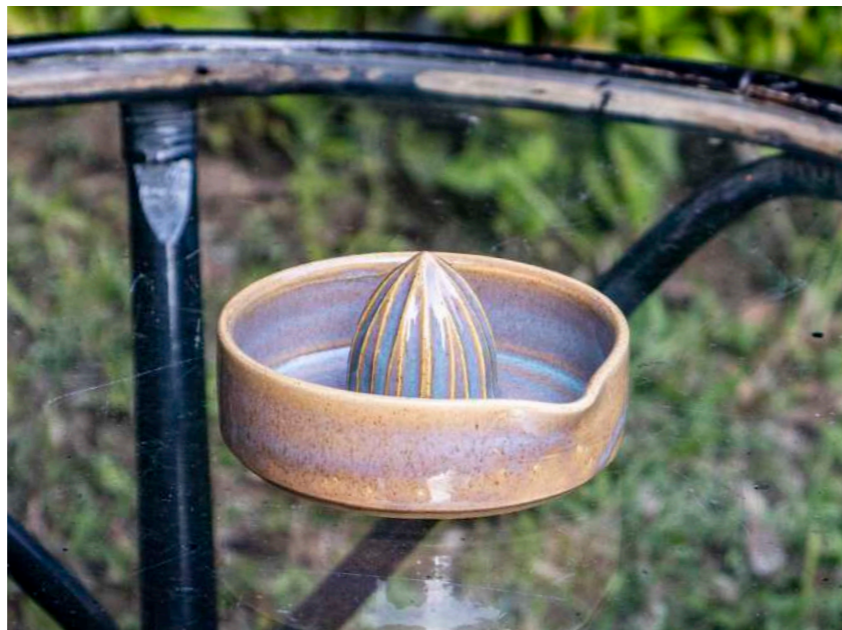

Code: SI1820204
Material: Stoneware

Crochet Cotton Placemat
Size (inch) : 13" D

Code: SI282127
Material: Cotton

Dotted Vase Size (inch) :
3.9" H x 7.6" D
Code: SI1820205
Material:
Stoneware

Fruit Squeezer Size (inch) :
4" H x 4" D
Code: SI1821087
Material:
Stoneware