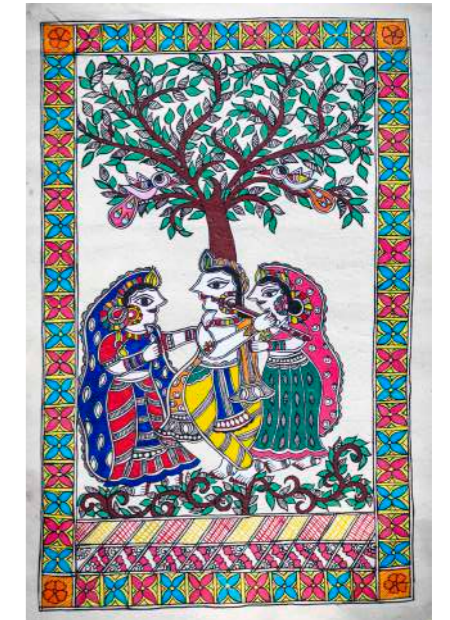

Mithila Painted Vase with handle (Floral)
Size (inch) : 16" H x 6" D

Code: SI2820181
Material: Earthenware

Mithila Painted Vase I
Size (inch) : 11" H x 5" D

Code: SI2820182
Material: Earthenware

Mithila Painted Vase II (Leaves)
Size (inch) : 9" H x 2" D

Handpainted Mithila Artworks
 Size (inch) : 3" L x 4" W
 Code: SI2820139
 Material: Lokta Paper

Handpainted Mithila Artworks
 Size (inch) : 3" L x 4" W
 Code: SI2820185
 Material: Lokta Paper

Handpainted Mithila Artworks
 Size (inch) : 3" L x 4" W
 Code: SI2820187
 Material: Lokta Paper

Handpainted Mithila Artworks
 Size (inch) : 3" L x 4" W
 Code: SI2820193
 Material: Lokta Paper

Handpainted Mithila Artworks
 Size (inch) : 3" L x 4" W
 Code: SI2820188
 Material: Lokta Paper

Handpainted Mithila Artworks
 Size (inch) : 3" L x 4" W
 Code: SI2820186
 Material: Lokta Paper