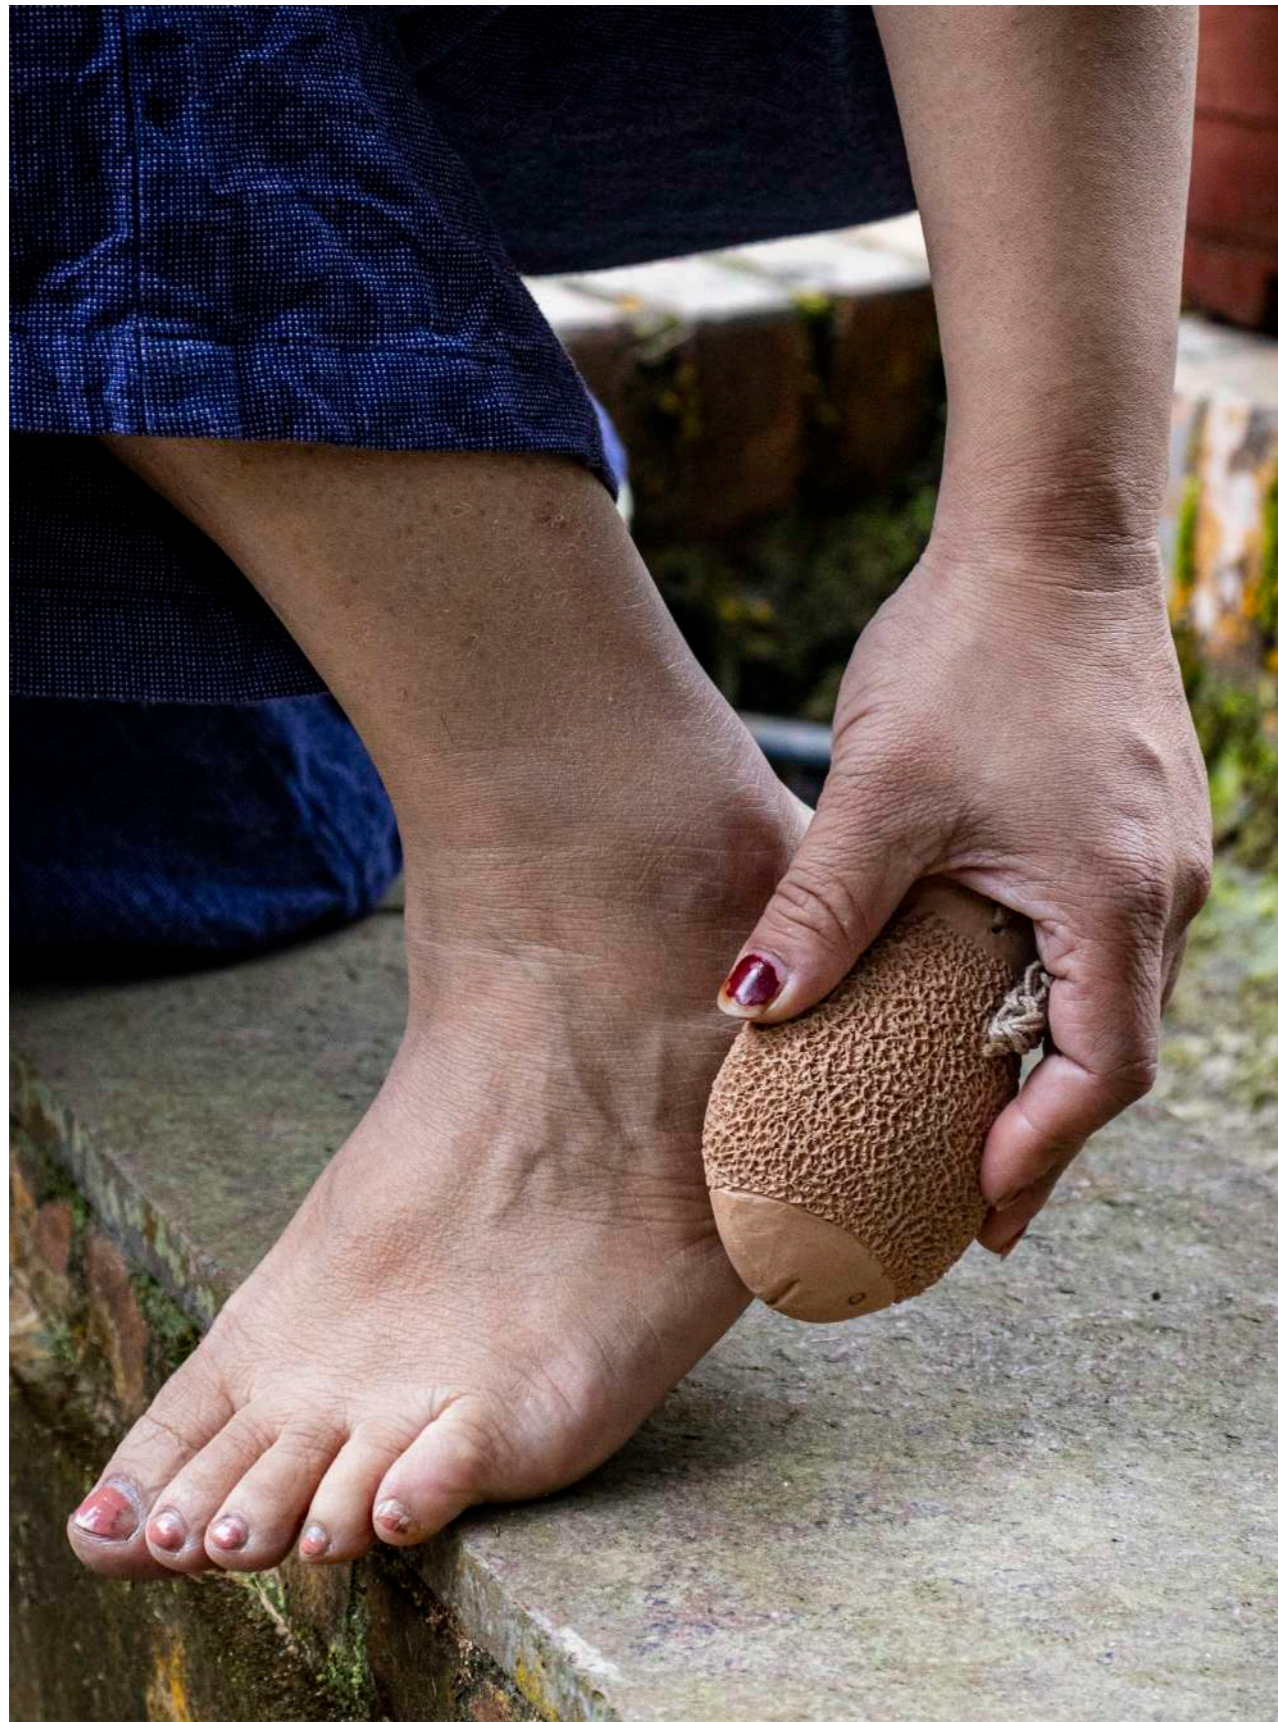

Glazed Candle Two Tone   Size (inch) : 4" H x 3" D

Code: UB/TW/PM/00259 (C)   Material: Earthen

Fish Teracotta Scrubber   Size (inch) :
3.5" H x 3.5" W

Code: Material:
SI482001-1   Stoneware