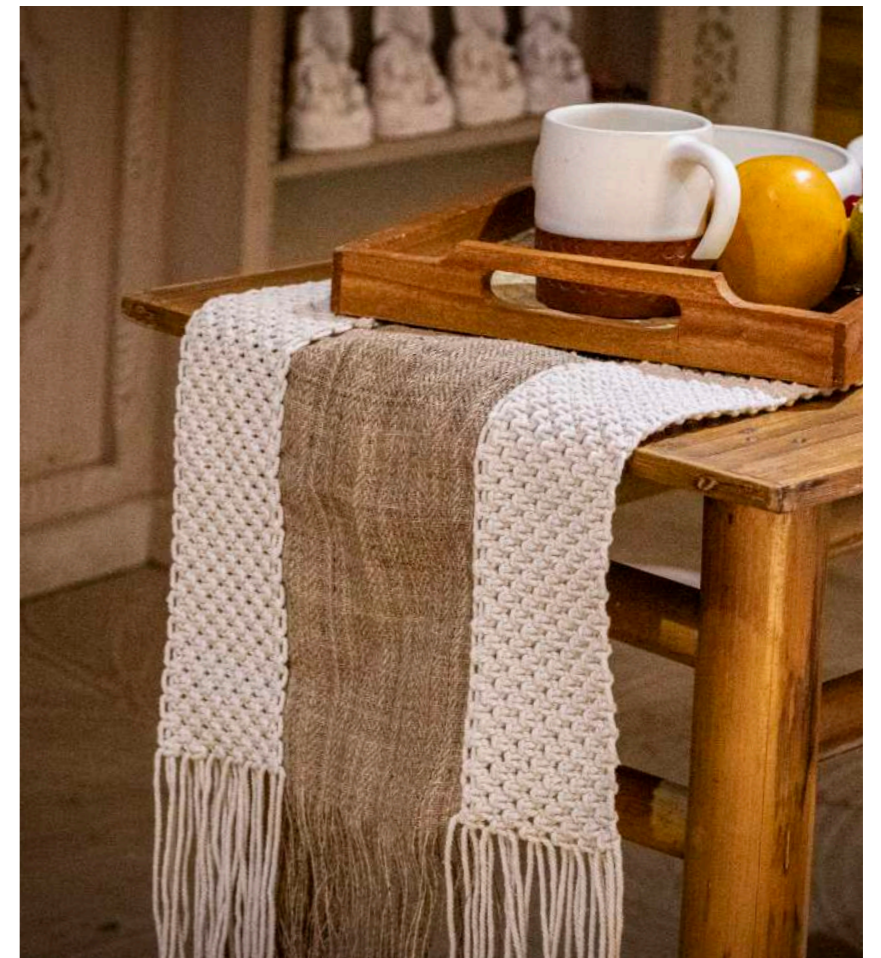

Macrame Plain Runner I
Size (inch) : 17.6" L x 15" W
Code: SI682131
Material: Cotton

Allo Macrame Runner II
Size (inch) : 17.6" L x 15" W
Code: SI6820130
Material: Nettle Cotton