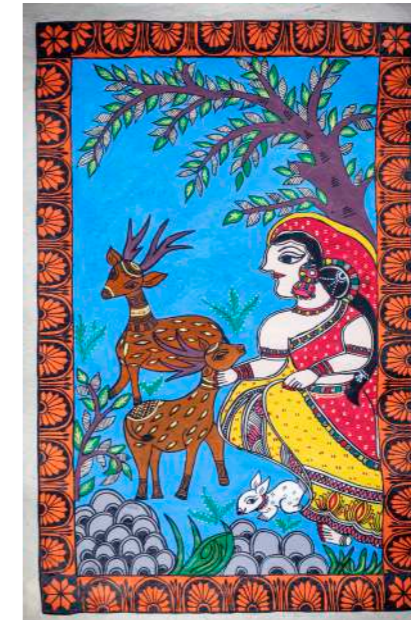

Handpainted Mithila Artworks
 Size (inch) : 3" L x 4" W
 Code: SI2820139
 Material: Lokta Paper

Handpainted Mithila Artworks
 Size (inch) : 3" L x 4" W
 Code: SI2820185
 Material: Lokta Paper

Handpainted Mithila Artworks
 Size (inch) : 3" L x 4" W
 Code: SI2820187
 Material: Lokta Paper

Handpainted Mithila Artworks
 Size (inch) : 3" L x 4" W
 Code: SI2820193
 Material: Lokta Paper

Handpainted Mithila Artworks
 Size (inch) : 3" L x 4" W
 Code: SI2820188
 Material: Lokta Paper

Handpainted Mithila Artworks
 Size (inch) : 3" L x 4" W
 Code: SI2820186
 Material: Lokta Paper