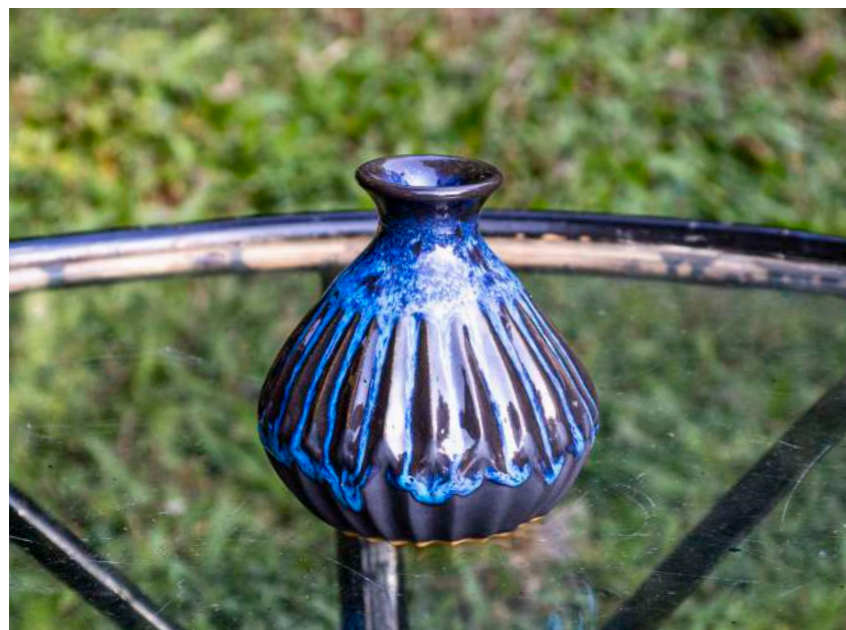

Material: Silk

Running Glaze vase
 Size (inch) : 5" H x 3" D
 Code: SI182010
 Material: Stoneware

Running Glaze Cup
 Size (inch) : 3" D x 3" H
 Code: SI182005
 Material: Stoneware

Running Glaze Soup Bowl
 Size (inch) : 4" D x 2.5" H
 Code: SI182006
 Material: Stoneware