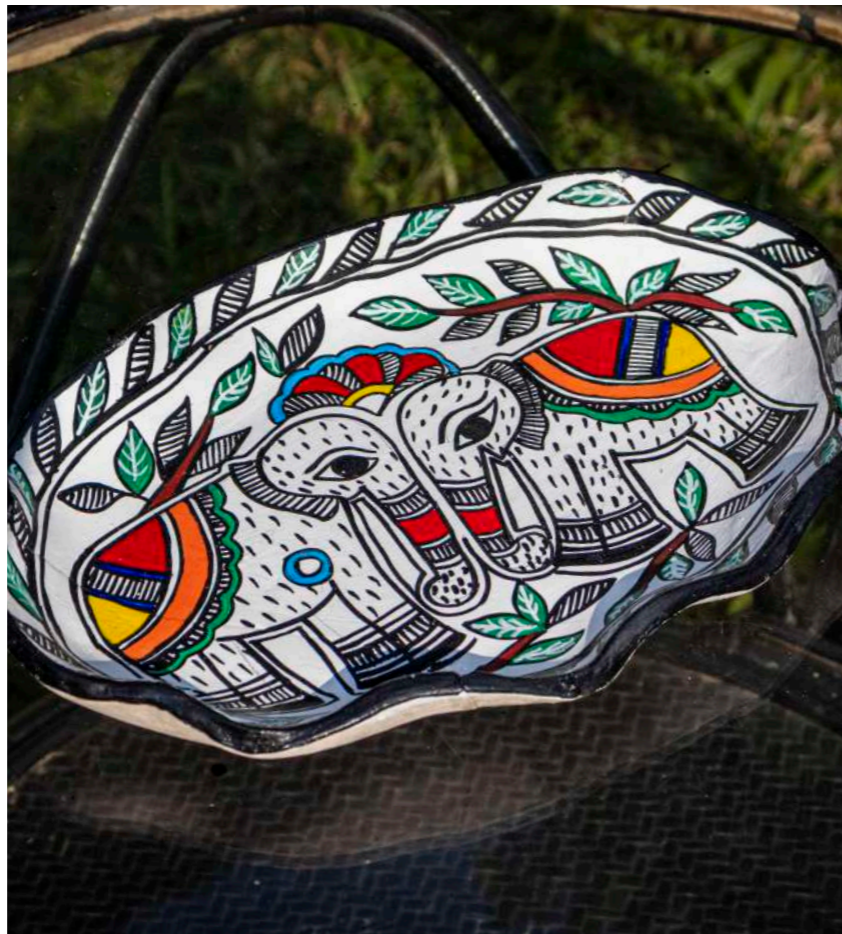

Mithila Painted Tray Elephant Glaze
Size (inch) : 11" L x 7" W
Material: Earthenware
Code: SI182230

Mithila Painted Tray Elephant
Size (inch) : 11" L x 7" W
Material: Earthenware
Code: SI182232

NF Ceramic
Coaster Fish

Size (inch) :
4.5" D

Code:
SI182238-1

Material:
Earthenware &
hand painted