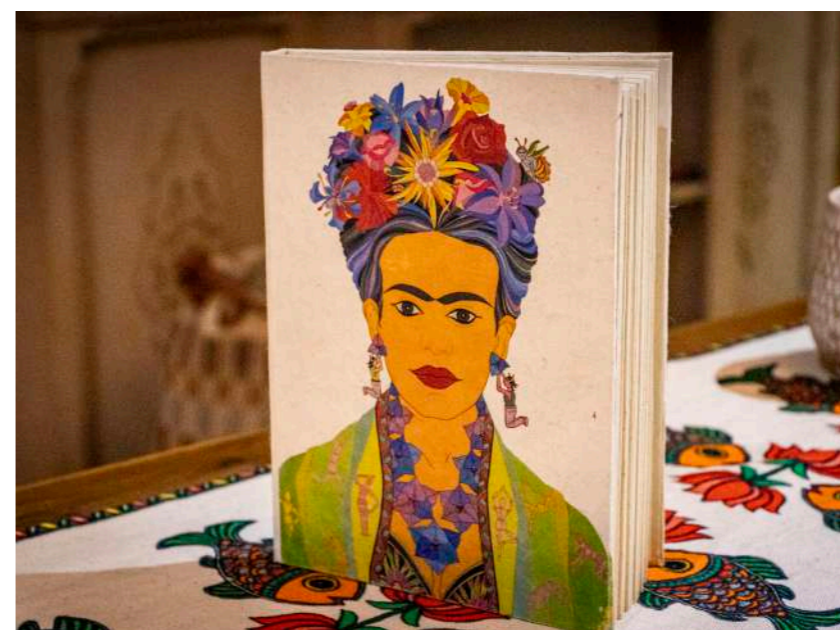

Floral Embroidered Diary

Size (inch) : 8.5" H x 6" W

Code: UB/TW/PM/00259 (C)

Material: Lokta Paper

Floral Frida Notebook

Size (inch) : 8.5" H x 6" W

Code: UB/SR/NB/00366

Material: Lokta Paper