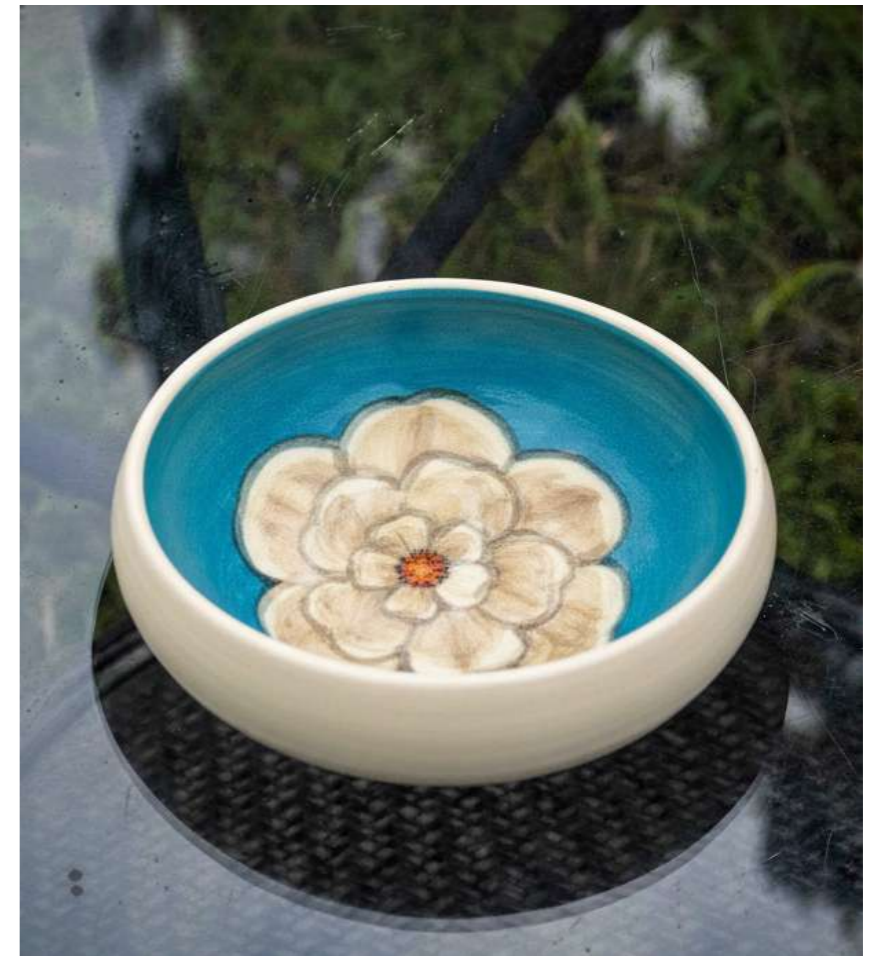

Floral Bowl
Monsoon

Size (inch) :
8" H x 8" D

Code:
SI182022

Material:
Earthenware with
hand painted

Floral bowl
Petals

Size (inch) :
5.5" H x 5.5" D

Code:
SI182024

Material:
Earthenware with
hand painted

Blossom Mug Size (inch) :
3.5" D x 3.5" H

Code: Material:
SI182112 Earthenware with
hand painted

Blossom Plate Size (inch) :
9.5" D

Code: Material:
SI182113 Earthenware with
hand painted

Spring Floral Mug Size (inch) :
3.5" D x 3.5" H