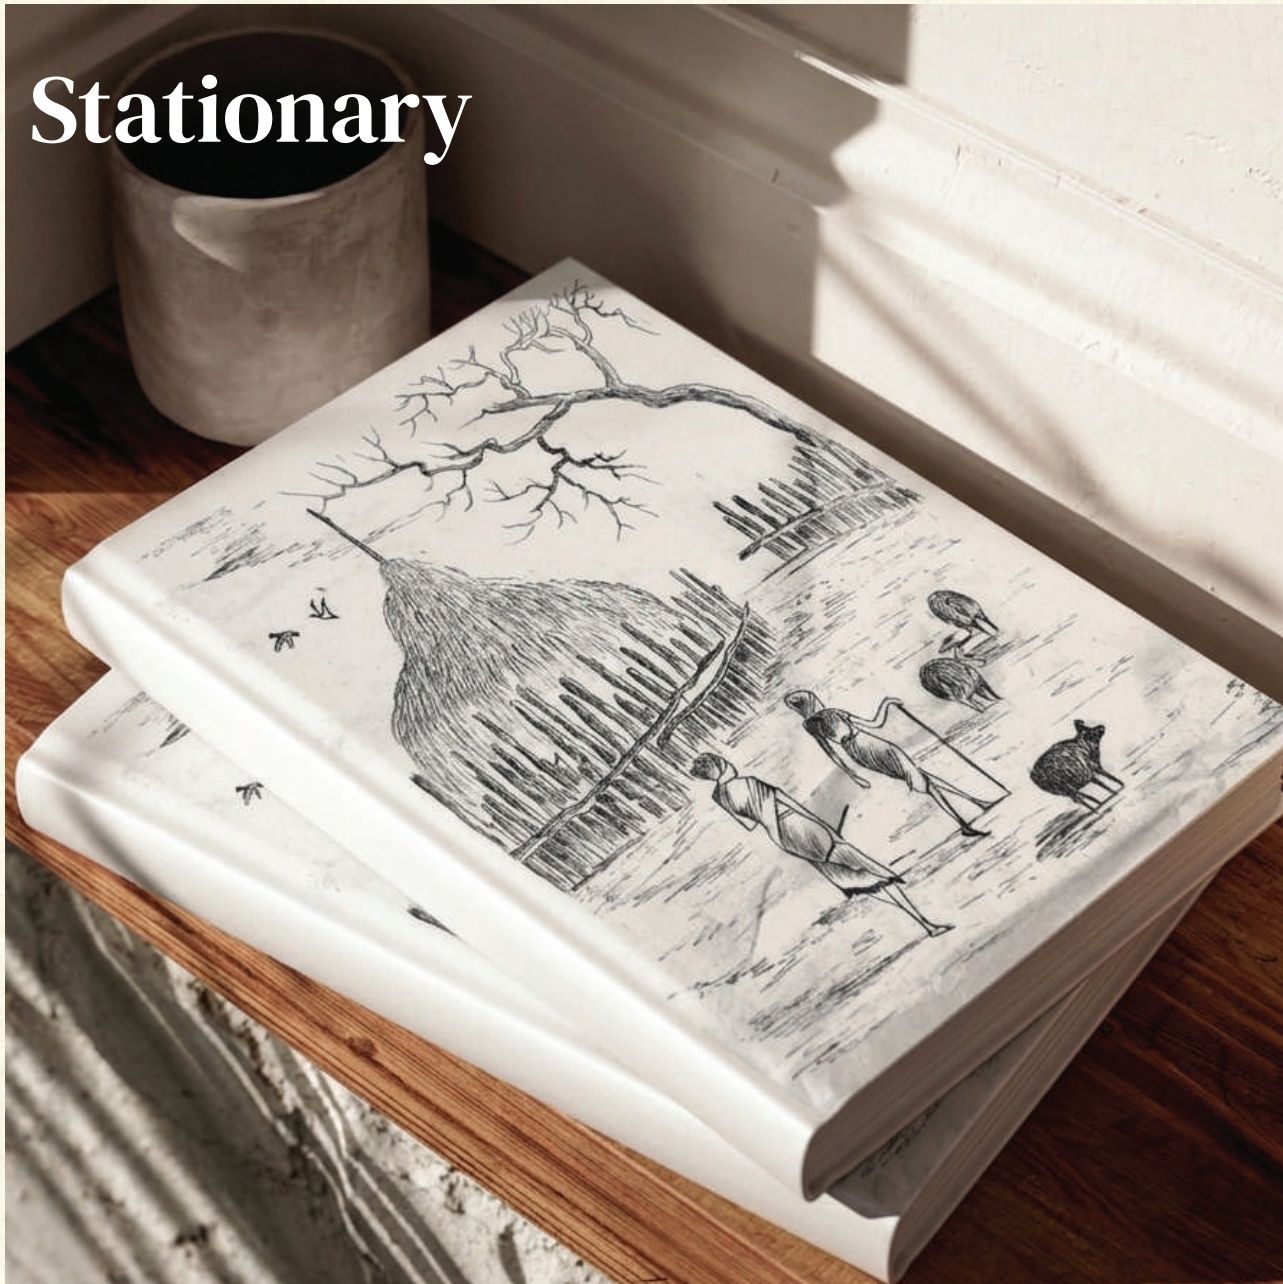

Handmade Bracelet Size (inch) :
Variable

Code: OS/FA/
BRS/00231 Material:
Beads

Stationary

Artist artwork
printed notebook

Size (inch) :
3 x 4

Code:
UB/SR/
NB/00366

Material:
Nepali Handmade
Lokta Paper

Diary with the
illustrated Map of
Nepal